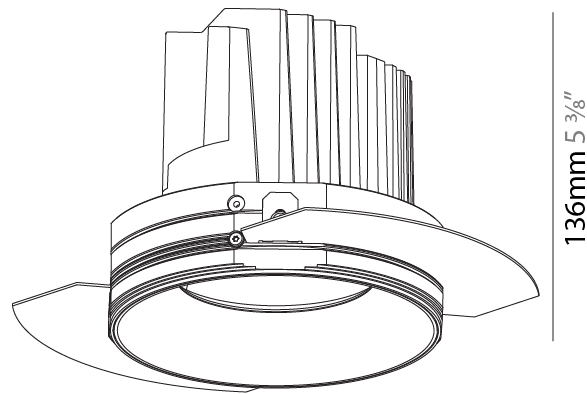

GENERAL

Series: Bioniq
Subseries: Bioniq Round Semi Adjustable
Brand: Prolicht
Division: Architectural
Mounting Type: Trimless
Mounting Location: Ceiling
Subcategory: Downlight

PHYSICAL

Shape: Round
Diameter (mm): 125
Diameter (in): 4 ¹⁵/₁₆
Height (mm): 136
Height (in): 5 ³/₈
Ceiling Thickness (mm): 10 / 12.5 / 15 / 25
Ceiling Thickness (in): 3/8 or 1/2 or 9/16 or 1
Min. Recessing Depth (mm): 150
Min. Recessing Depth (in): 5 ⁷/₈
Light Distribution: Adjustable / Downlight
Fixture Finish: SSR / BKV / CWI / CRY / HAB / UFT / ITA / RUA / FTG / MYG / LOD / PUS / FRO / FUP / KIA / POP / BLS / SPG / MEY / GOH / GUM / CHC / COM / ABZ / JAG / OBR / MOS / ROR
Fixture Material: Aluminum Die Cast

ELECTRICAL

Lamp Type: LED (Zhaga Standard)
Input Wattage (W): 27.6
Total Output Wattage (W): 25.10
Driver Included: No
Driver Location: Recessed Housing
Input Voltage (V): 120 - 277
Constant Current (MA): 700mA

LED

Number of LEDs: 1
Color Temperature (°K): 2700 / 3000 / 3500 / 4000
Max. Delivered Lumen (lm): 2030 / 2080 / 2186 / 2230
Nominal Lumen (lm): 3210 / 3290 / 3459 / 3530
Efficiency (%): 63.1/61.5/63.2%
Lamp Life (hrs): 50000

OPTICAL

Reflector°: 10, 16, 36

RATINGS AND CERTIFICATIONS

Certified By: Certified for North American Standards
IP rating: IP20

136mm 5 ³/₈"

Ø 136mm 5 ³/₈"

140mm 5 1/2"	150mm 5 7/8"	10 | 12 1/2 | 15 | 25mm 3/8" | 1/2" | 9/16" | 1"	10°	355°		
A