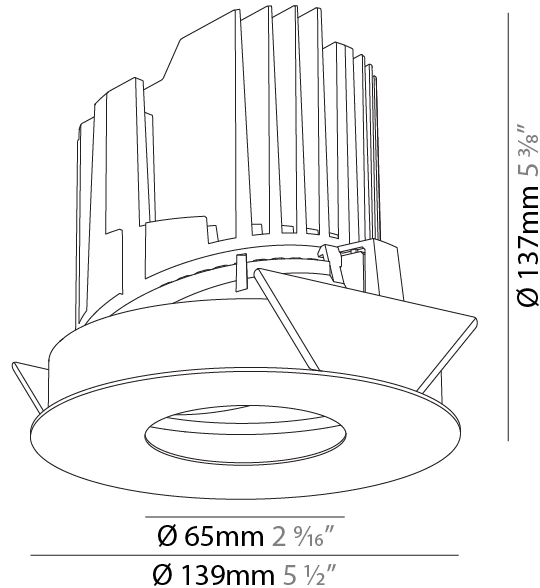

#### PHYSICAL

Shape: Round
Diameter (mm): 136
Diameter (in): 5 3/8
Height (mm): 136
Height (in): 5 3/8
Ceiling Thickness (mm): 10 / 12.5 / 15 / 25
Ceiling Thickness (in): 3/8 or 1/2 or 9/16 or 1
Min. Recessing Depth (mm): 150
Min. Recessing Depth (in): 5 7/8
Light Distribution: Adjustable / Downlight
Weight (kg): 1.024
Weight (lbs): 2.25
Fixture Finish: SSR / BKV / CWI / CRY / HAB / UFT / ITA / RUA / FTG / MYG / LOD / PUS / FRO / FUP / KIA / POP / BLS / SPG / MEY / GOH / GUM / CHC / COM / ABZ / JAG / OBR / MOS / ROR
Fixture Material: Aluminum Die Cast
Cut-out Measurements: 140mm / 5 1/2"
Upon Request: Unique Ceiling Thickness

#### PHYSICAL

Shape: Round
Diameter (mm): 125
Diameter (in): 4 <sup>15</sup> / <sub>16</sub>
Height (mm): 136
Height (in): 5 <sup>3</sup> / <sub>8</sub>
Ceiling Thickness (mm): 10 / 12.5 / 15 / 25
Ceiling Thickness (in): 3/8 or 1/2 or 9/16 or 1
Min. Recessing Depth (mm): 150
Min. Recessing Depth (in): 5 <sup>7</sup> / <sub>8</sub>
Light Distribution: Adjustable / Downlight
Fixture Finish: SSR / BKV / CWI / CRY / HAB / UFT / ITA / RUA / FTG / MYG / LOD / PUS / FRO / FUP / KIA / POP / BLS / SPG / MEY / GOH / GUM / CHC / COM / ABZ / JAG / OBR / MOS / ROR
Fixture Material: Aluminum Die Cast

#### PHYSICAL

Shape: Round
Diameter (mm): 139
Diameter (in): 5 1/2
Height (mm): 137
Height (in): 5 3/8
Ceiling Thickness (mm): 10 / 12.5 / 15 / 25
Ceiling Thickness (in): 3/8 or 1/2 or 9/16
Min. Recessing Depth (mm): 150
Min. Recessing Depth (in): 5 7/8
Light Distribution: Adjustable / Asymmetric
Weight (kg): 0.865
Weight (lbs): 1.9
Fixture Finish: SSR / BKV / CWI / CRY / HAB / UFT / ITA / RUA / FTG / MYG / LOD / PUS / FRO / FUP / KIA / POP / BLS / SPG / MEY / GOH / GUM / CHC / COM / ABZ / JAG / OBR / MOS / ROR
Fixture Material: Aluminum Die Cast
Cut-out Measurements: 130mm / 5 1/8"

#### RATINGS AND CERTIFICATIONS

Certified By: Certified for North American Standards
IP rating: IP20

	130mm 5 1/8"	150mm 5 7/8"	10   15mm 3/8"   9/16"	30°	355°	
A						